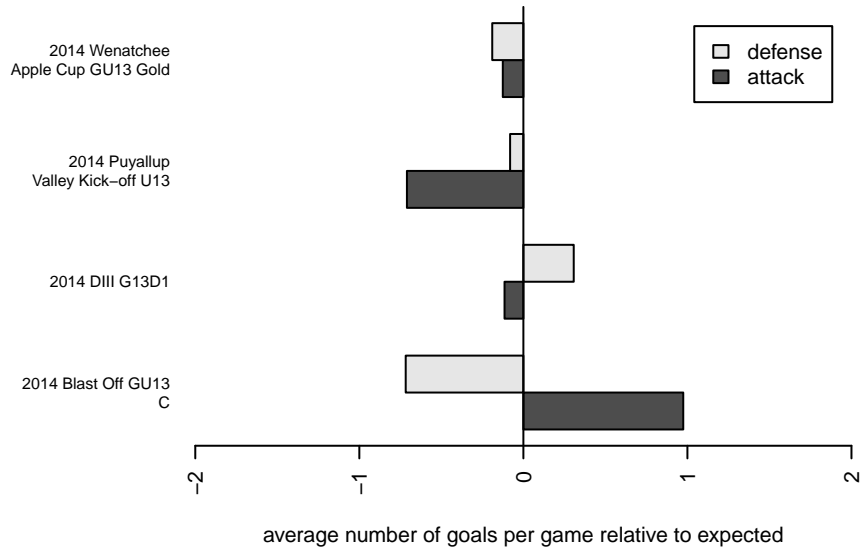

Performance relative to 13 month average