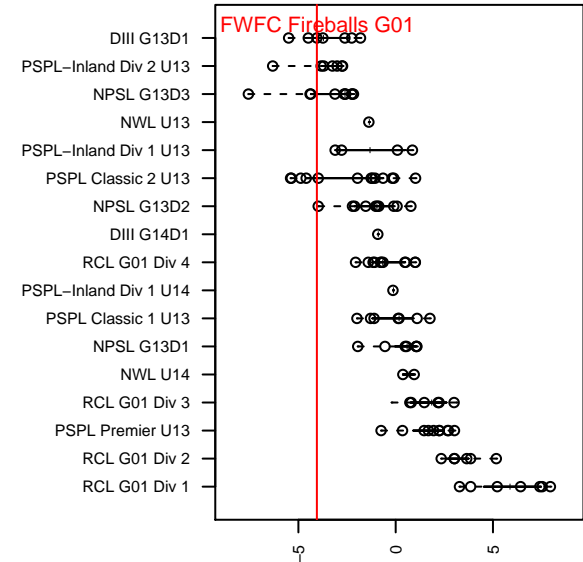

**attack and defense rating
relative to others at age
and all opponents in last 13 months**