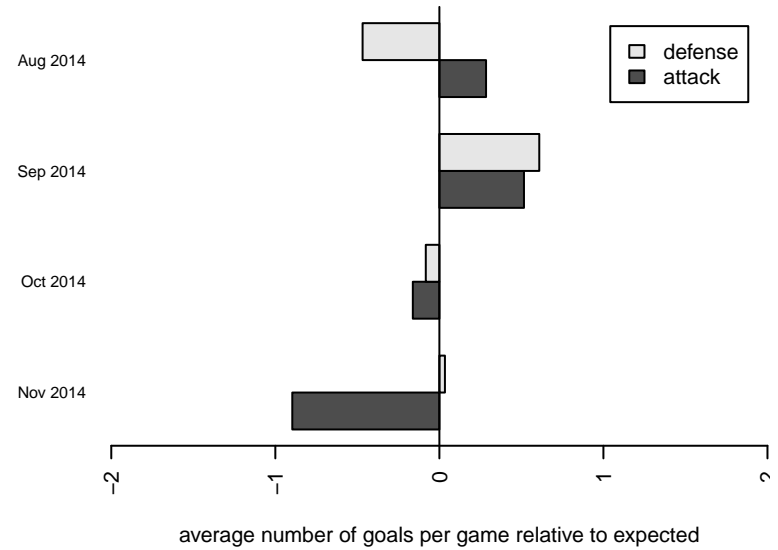

Performance relative to 13 month average